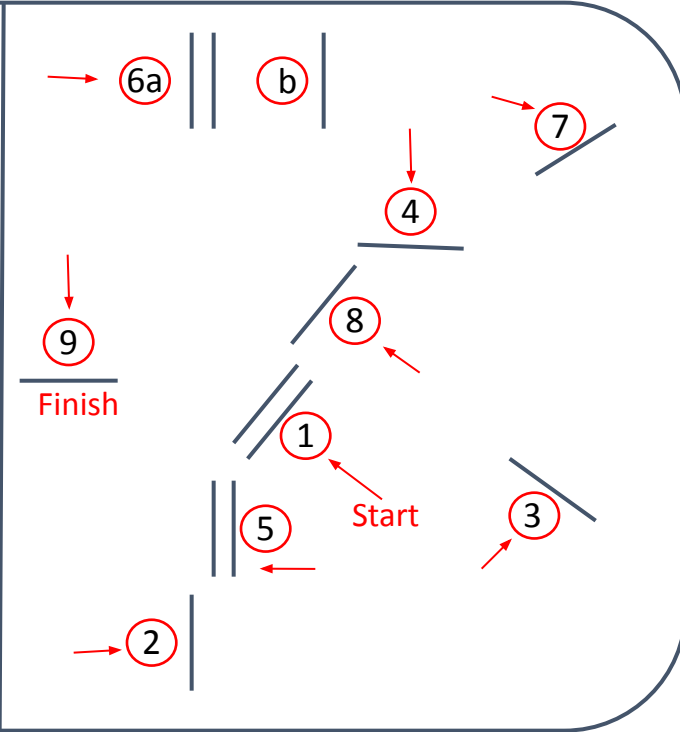

1. Log stack
2. Ramp
3. House
4. Log stack
5. *Ditch or ramp
6. Coop
7. Stone wall
8. Coop
9. Stair step
10. Water
11. Roll top
12. Shiny log
13. Trakehner
14. Roll top
15. Hogsback

*indicates option

WT Fall 2023 Mini Trials Novice

1. Log stack
2. Ramp
3. House
4. Log stack
5. Ditch
6. Coop
7. Stone wall
8. Cordwood
9. Stair step
10. Water
11. Shiny log
12. Trakehner
13. Roll top
14. Log stack

WT Fall 2023 Mini Trials
Beginner Novice

1. Log
2. Ramp
3. Coop
4. *Water or crossing
5. Shiny log
6. Cordwood
7. Gray hanging log
8. Stair step

*indicates option

WT Fall 2023 Mini Trials Starter

WT Fall 2023 Mini Trials Pre-starter

1. Log
2. Hanging log
3. Coop
4. Cordwood
5. *Log or false ditch
6. Red, white, blue ramp
7. Bench
8. Ramp

*indicates option

Training, Novice,
Beginner Novice,
Starter, and Pre-starter

Warm up

- 6b to be taken out for Pre-starter and Starter
- No oxers for Pre-starter

Stone wall